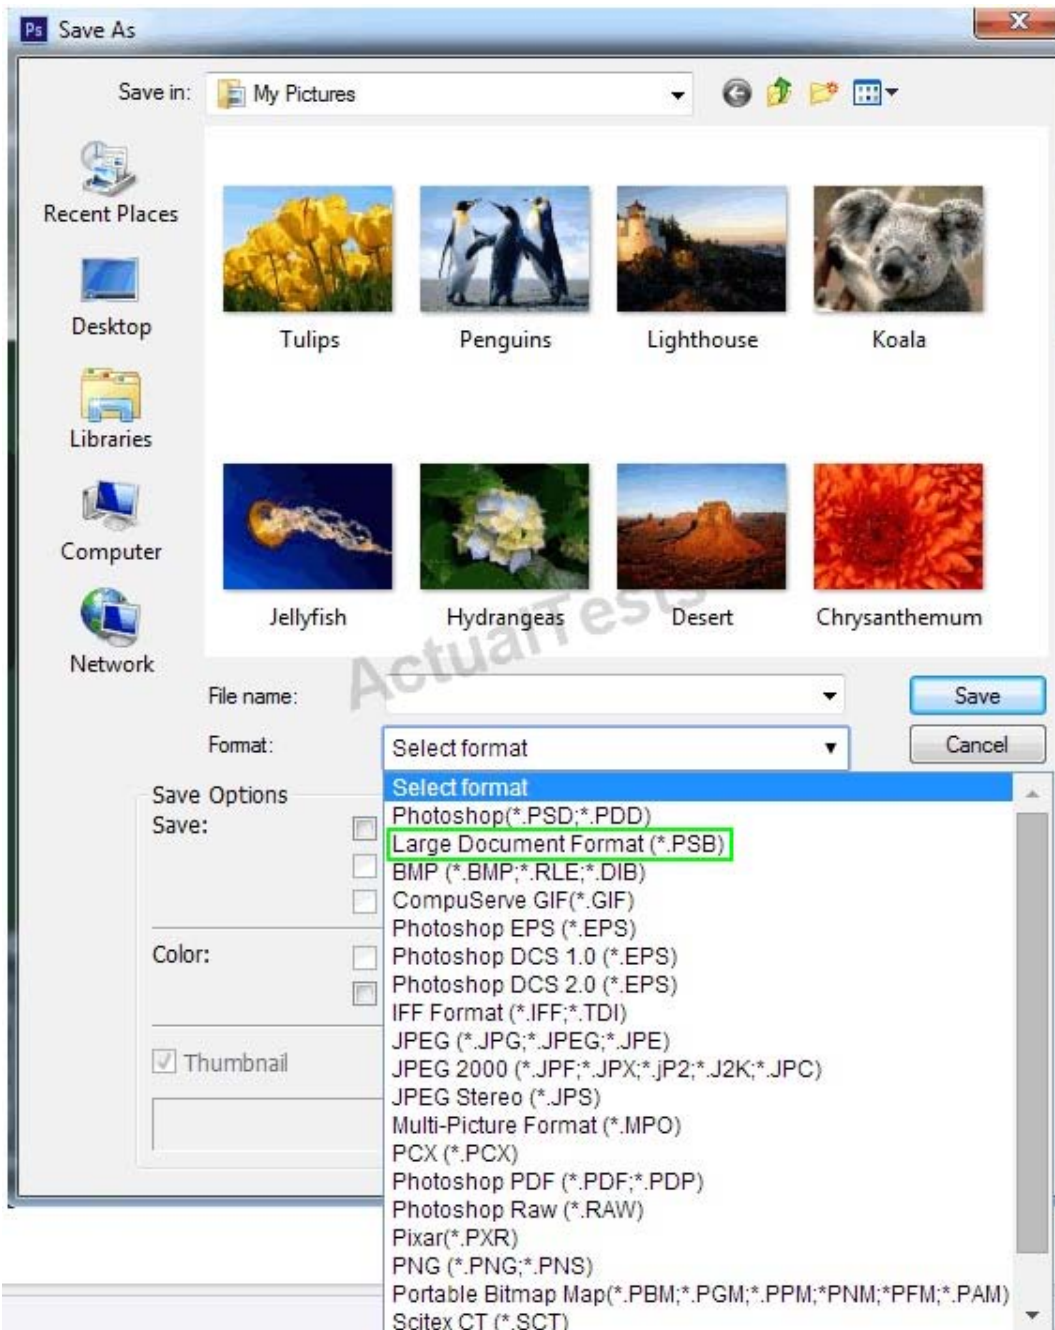

Topic 1, Volume A

QUESTION NO: 1 HOTSPOT

Choose the correct file format in the Format menu that supports documents up to 300,000 pixels in any dimension and all Photoshop features.

Answer:

Explanation:

The Large Document Format (PSB) supports documents up to 300,000 pixels in any dimension. It supports all Photoshop features, such as layers, effects, and filters.