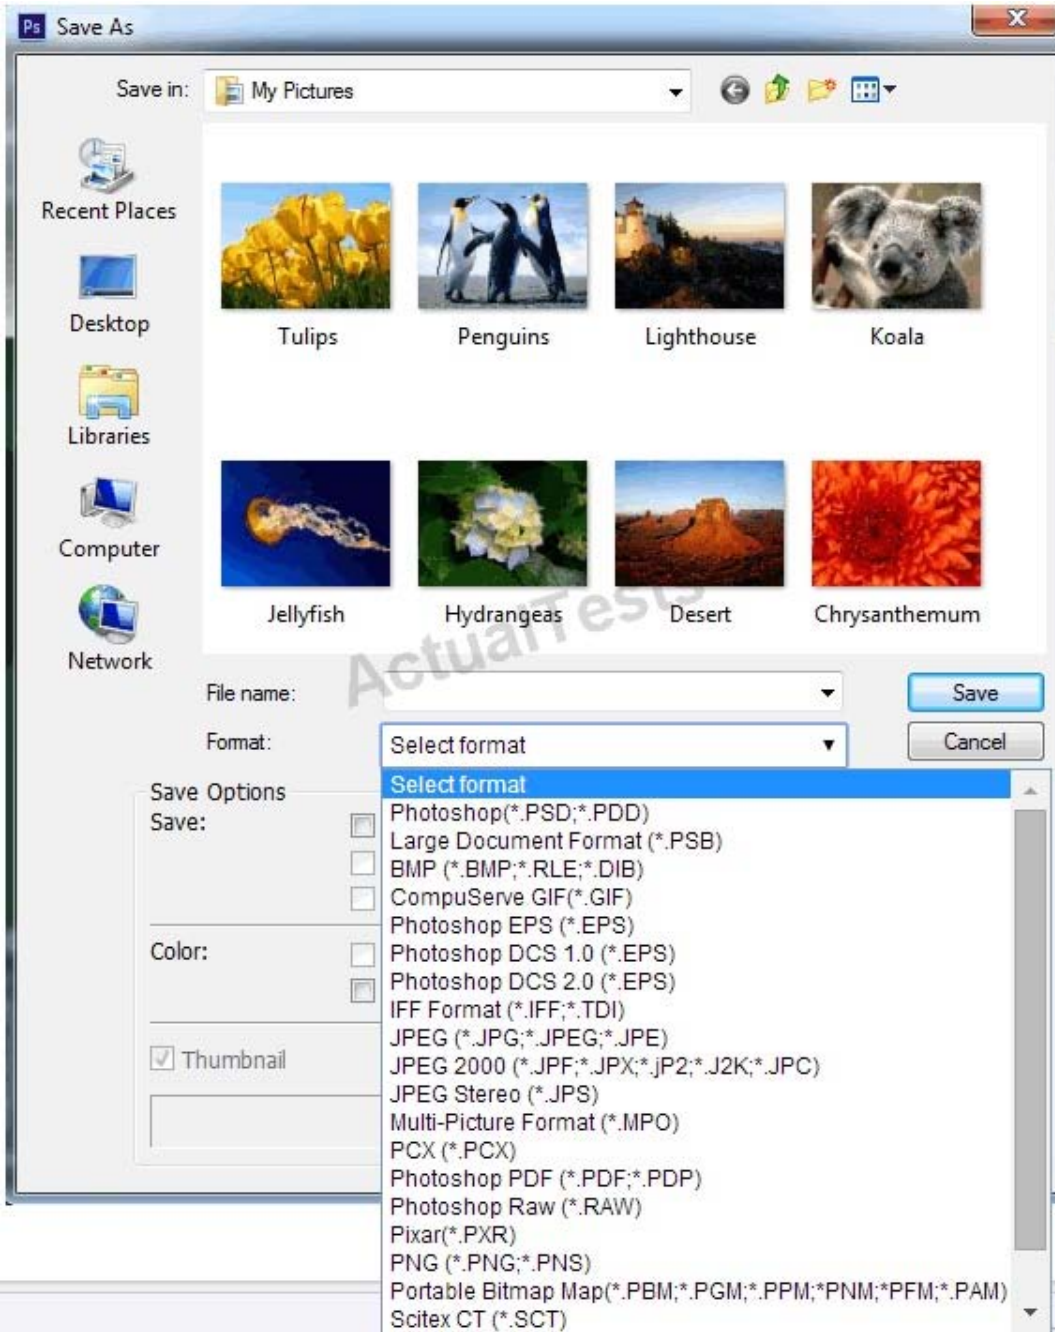

ISLEVER

9A0-303

Adobe Photoshop CS6 ACE Exam

DEMO

<https://www.islever.com/9a0-303.html>

<https://www.islever.com/adobe.html>

For the most up-to-date exam questions and materials, we recommend visiting our website, where you can access the latest content and resources.

Topic 1, Volume A

QUESTION NO: 1 HOTSPOT

Choose the correct file format in the Format menu that supports documents up to 300,000 pixels in any dimension and all Photoshop features.

Answer:

Explanation:

The Large Document Format (PSB) supports documents up to 300,000 pixels in any dimension. It supports all Photoshop features, such as layers, effects, and filters.